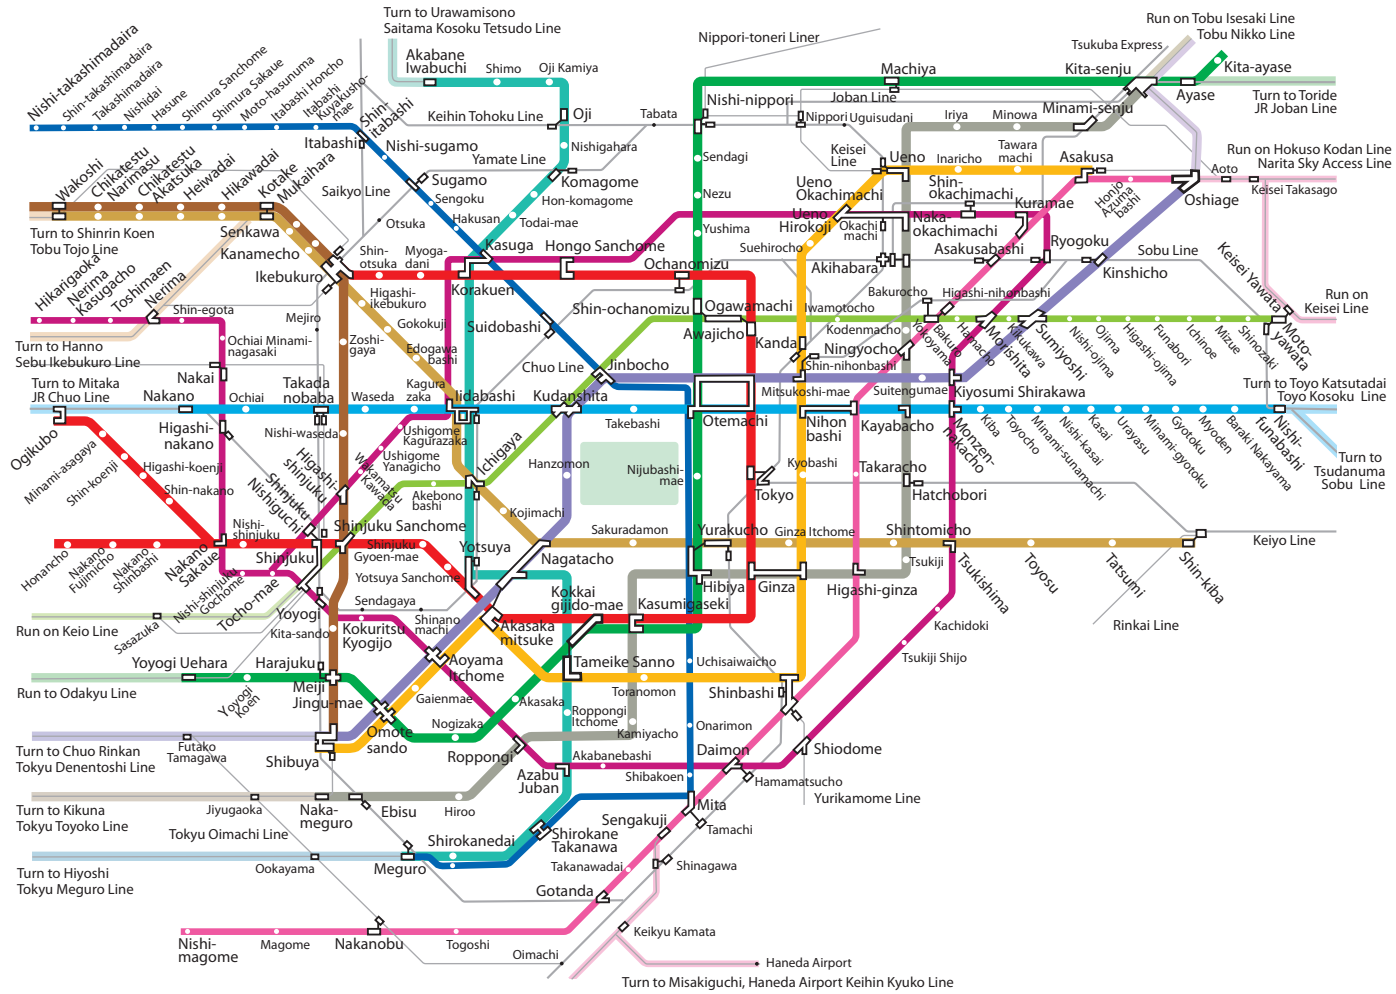

Tokyo Subway Map

- | | | | |
|---|-----------------|---|--------------------|
|  | Ginza Line |  | Hanzomon Line |
|  | Marunouchi Line |  | Nanboku Line |
|  | Hibiya Line |  | Toei Asakusa Line |
|  | Tozai Line |  | Toei Mita Line |
|  | Chiyoda Line |  | Toei Shinjuku Line |
|  | Yurakucho Line |  | Toei Oedo Line |
|  | Fukutoshin Line |  | Junctions |