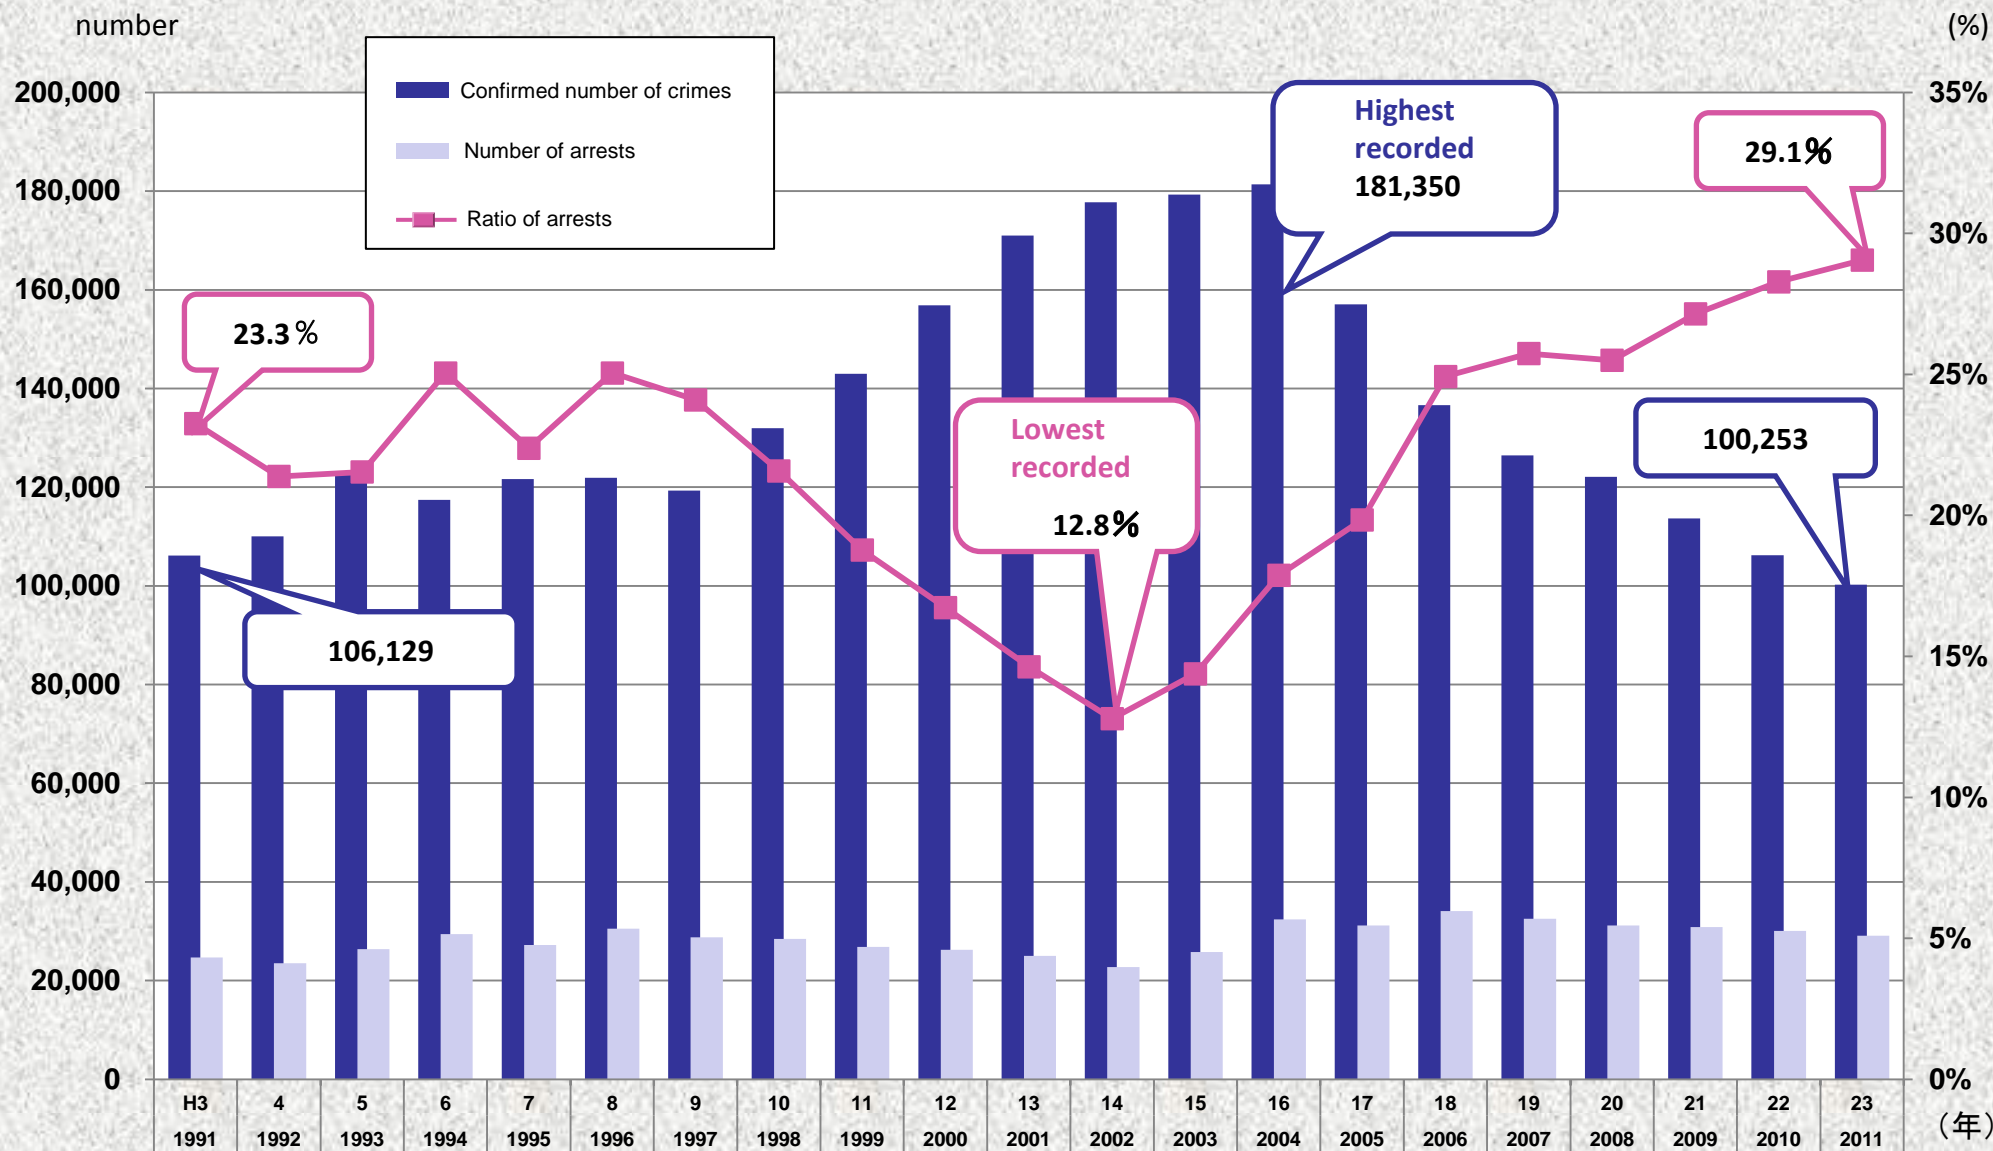

Public safety in Saitama (number of confirmed crimes and arrests)

Transition of the number of volunteer watch groups

Transition of crime-arrest ratio of serious crimes

Serious crimes: murder, robbery, assault, arson, abduction and kidnap, indecent assault