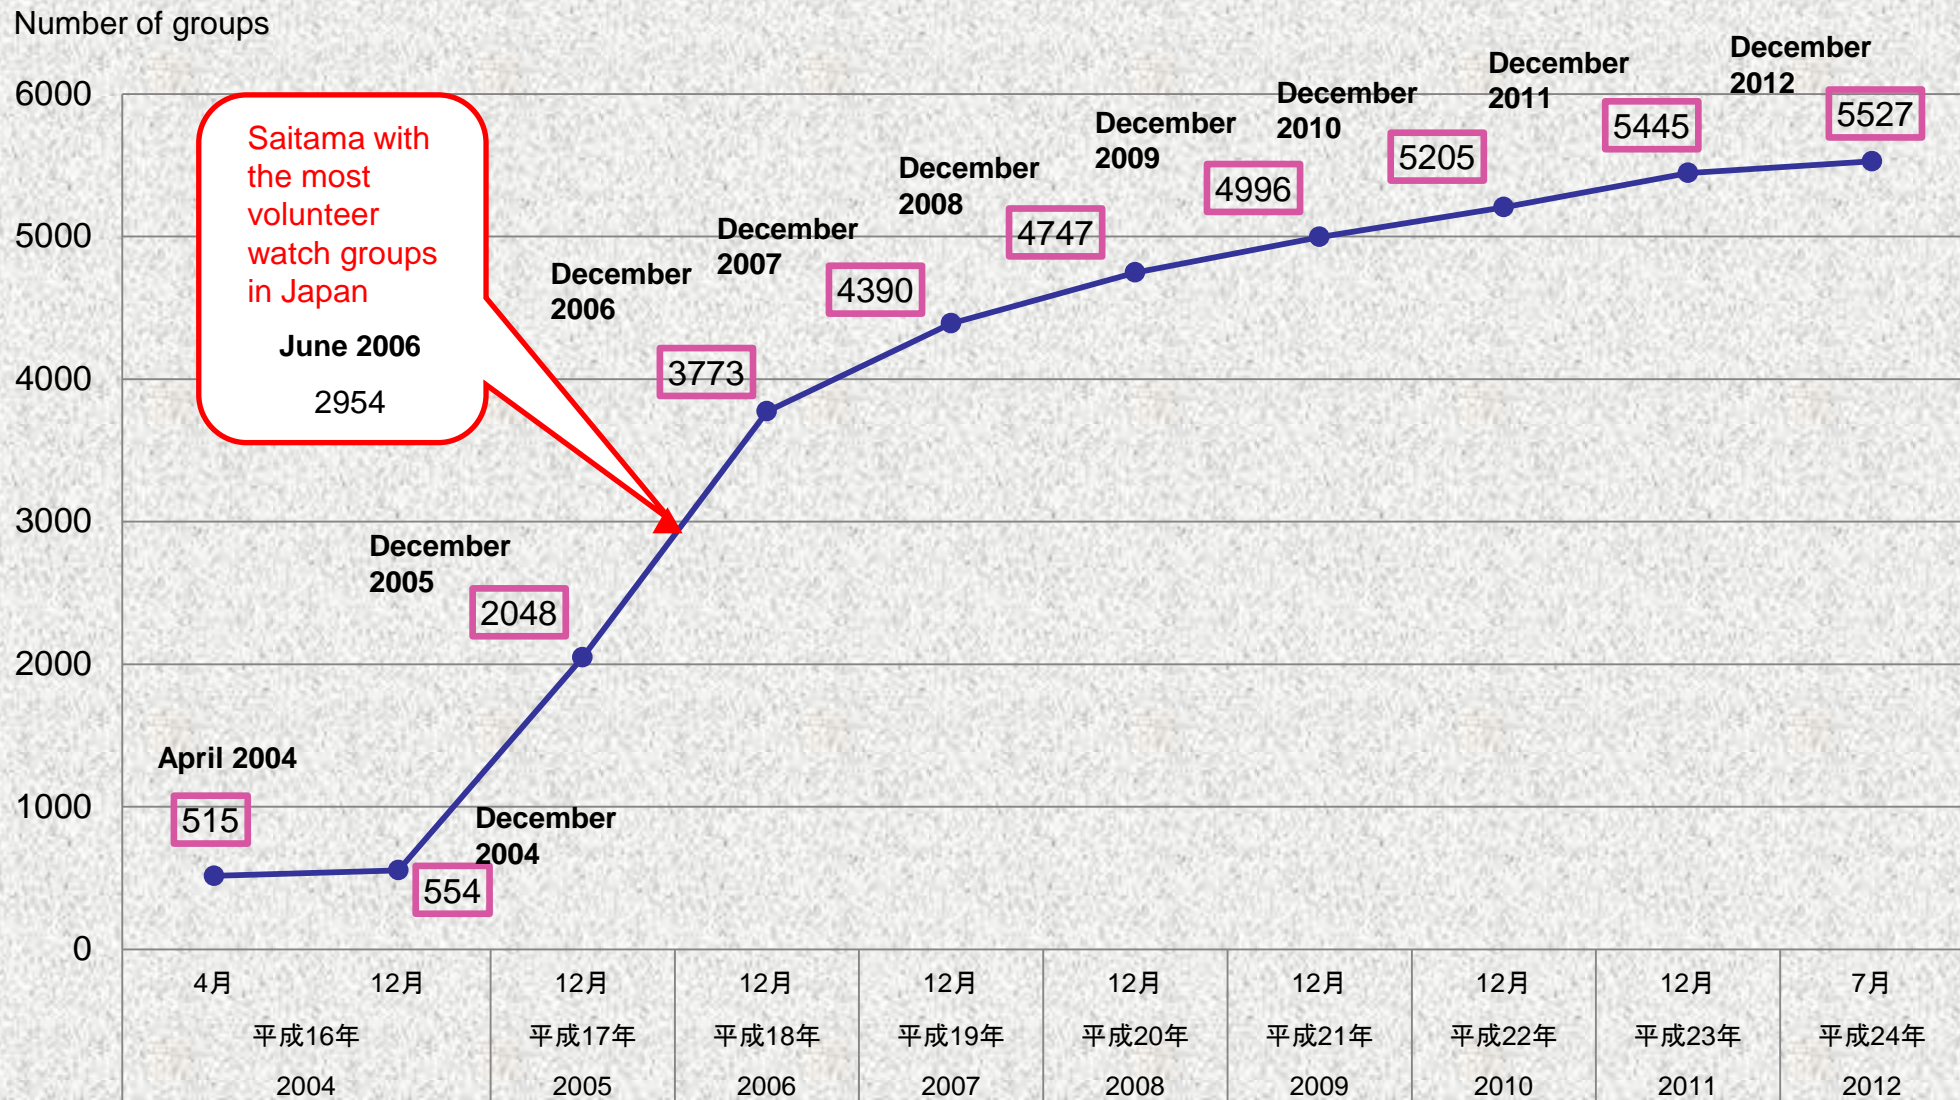

Public safety in Saitama (number of confirmed crimes and arrests)

Transition of the number of volunteer watch groups

Transition of crime-arrest ratio of serious crimes

Serious crimes: murder, robbery, assault, arson, abduction and kidnap, indecent assault